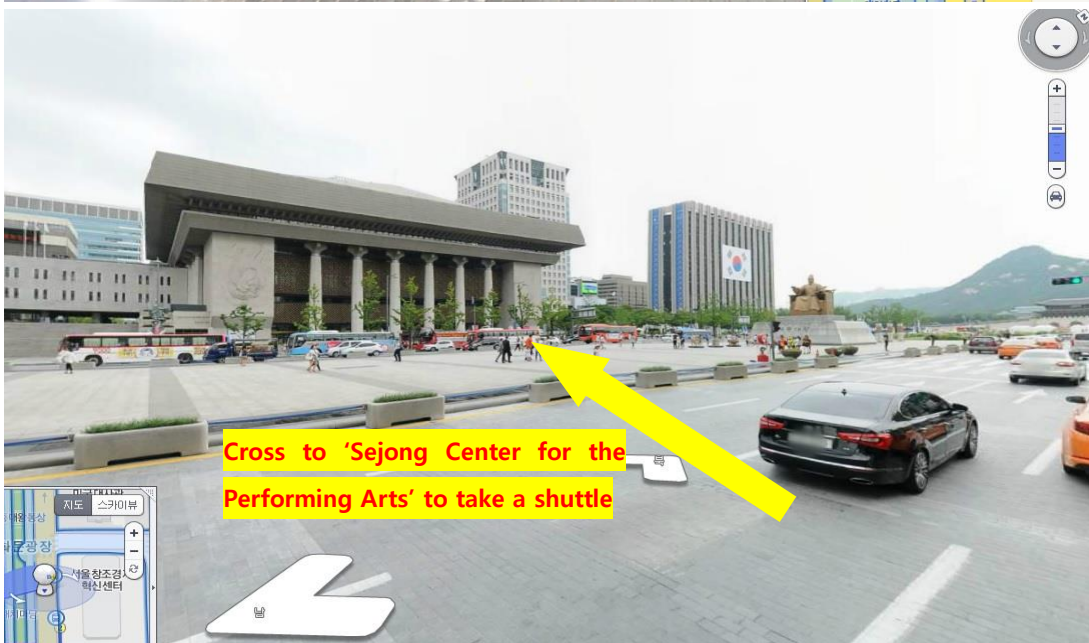

1. Sejong Center (6:30 AM) – near the Gwanhwamun metro exit 2

1. Seocho-gumin Center (7:00 AM) – Near Yangjae Station 9

If you have any question, feel free to contact Academic Affairs Division.

(Ms. Yoon, Haein / haein_yoon@kdischool.ac.kr)