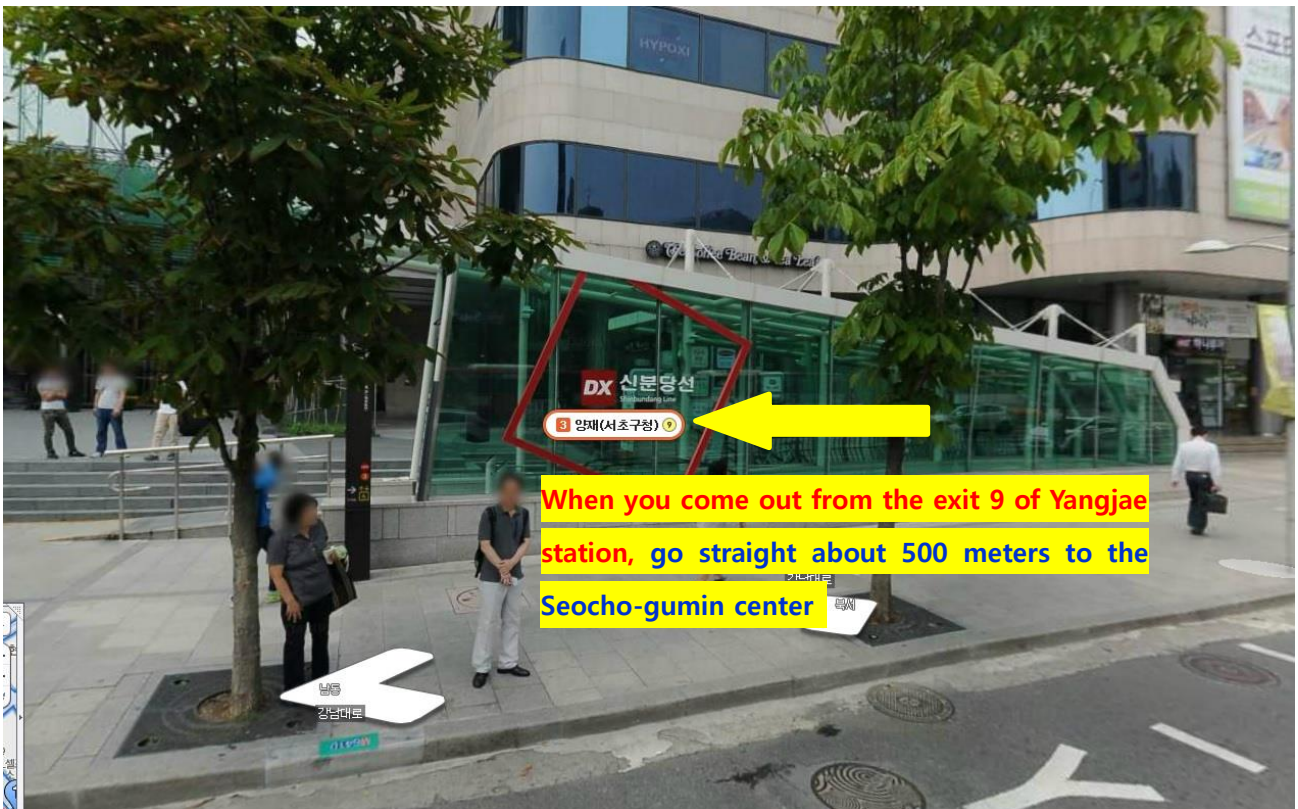

1. Sejong Center (6:30 AM) – near the Gwanhwamun metro exit 2

1. Seocho-gumin Center (7:00 AM) – Near Yangjae Station 9

If you have any question, feel free to contact Academic Affairs Division.

(Ms. Yoon, Haein / haein_yoon@kdischool.ac.kr)